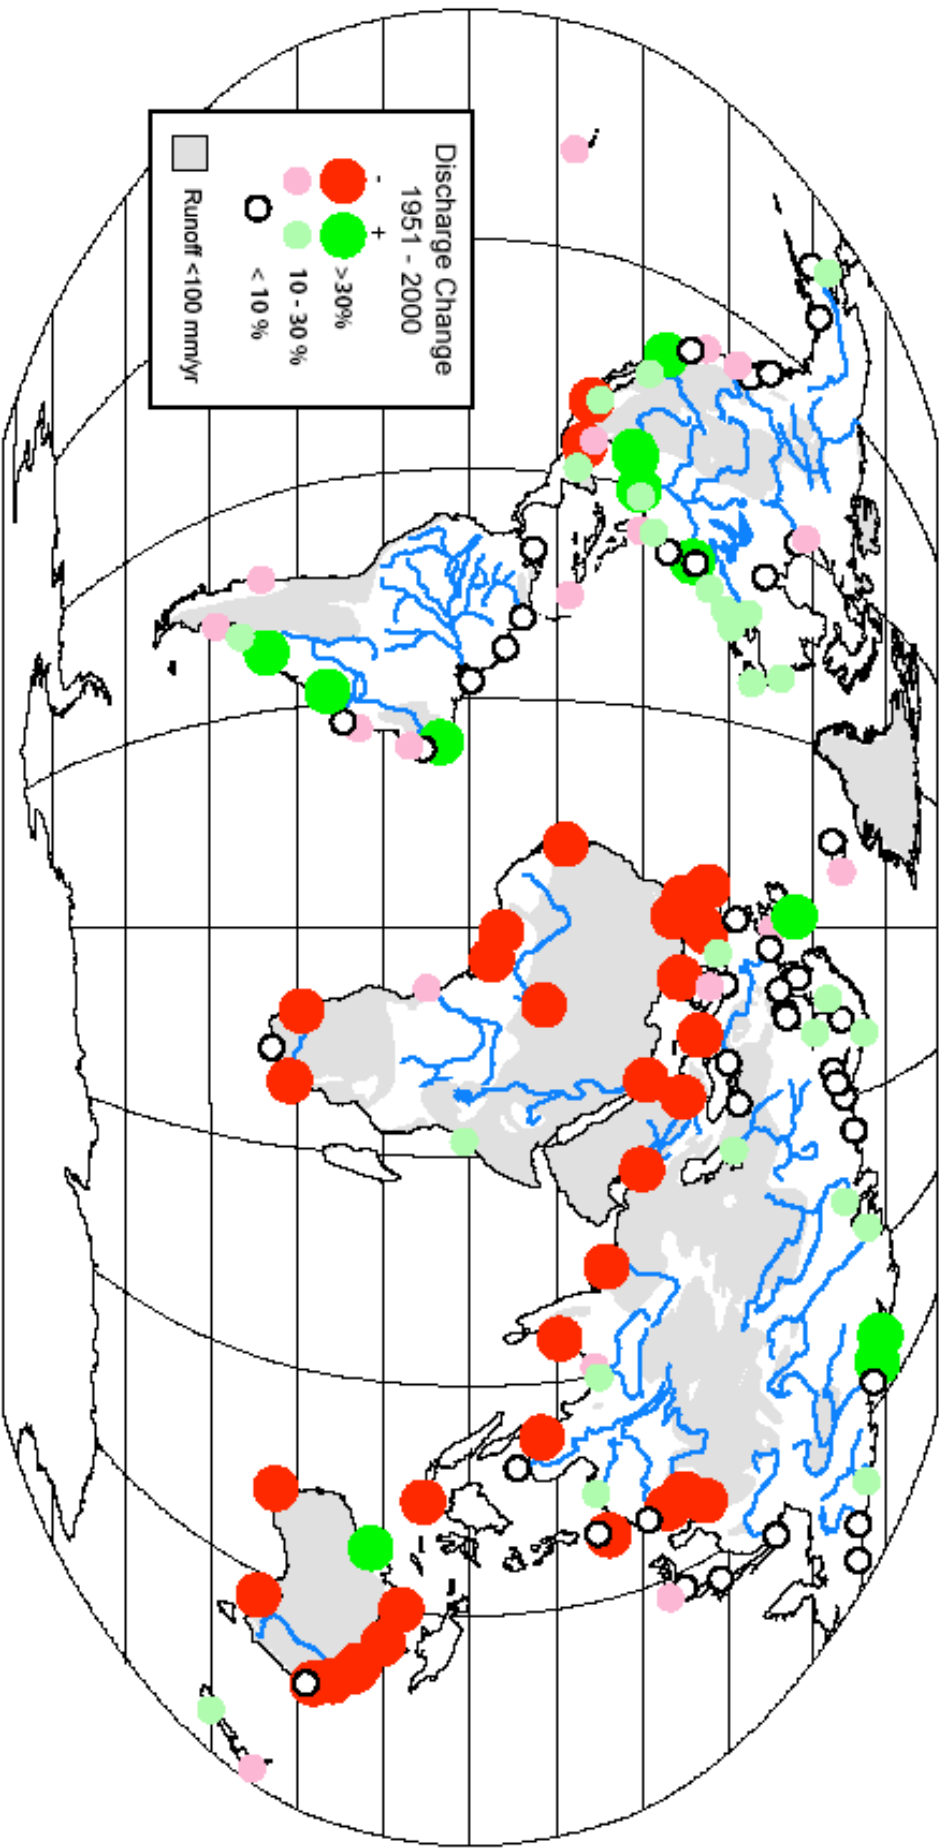

(Alexandria)

Al Qahirah (Cairo)

El-Giza

Egypt

398 km

Image NASA

© 2007 Europa Technologies

Image © 2007 TerraMetrics

© 2007 National Geographic Society

# Nile River Delta Evolution 1500's - 1990's

based on a figure by G. Sestini, 1992

# Global Distribution of Arid and Wet Regions

B

C