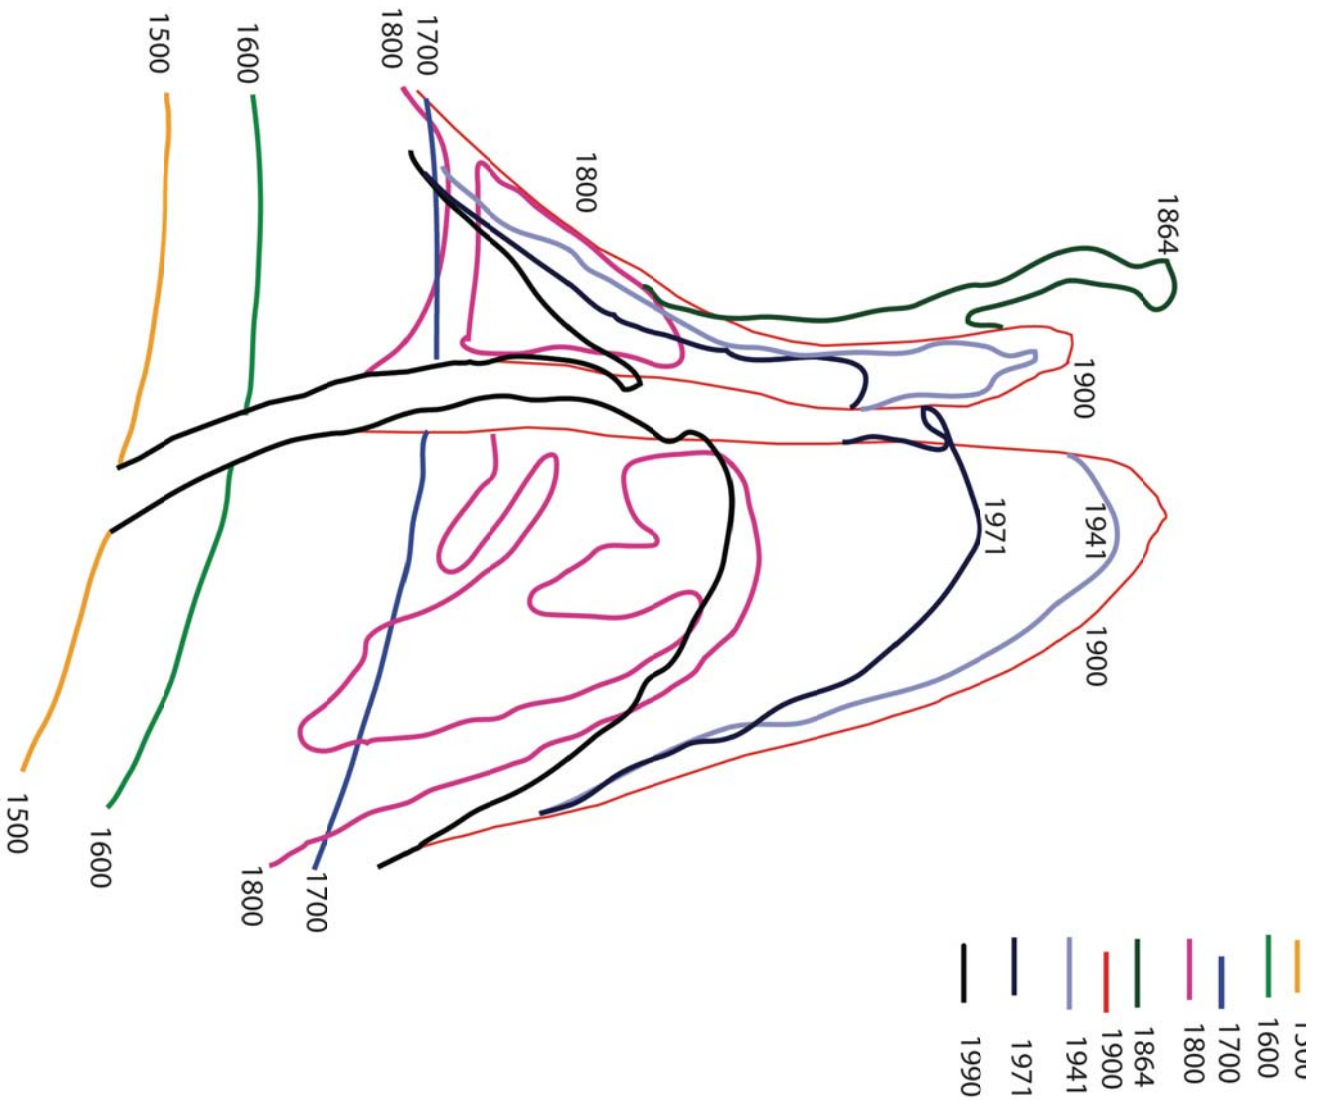

# Annual Discharge (cms)

Image © 2007 DigitalGlobe  
© 2007 Europa Technologies

1 km

# Nile River Delta Evolution 1500's - 1990's

based on a figure by G. Sestini, 1992

# Global Distribution of Arid and Wet Regions

B

C