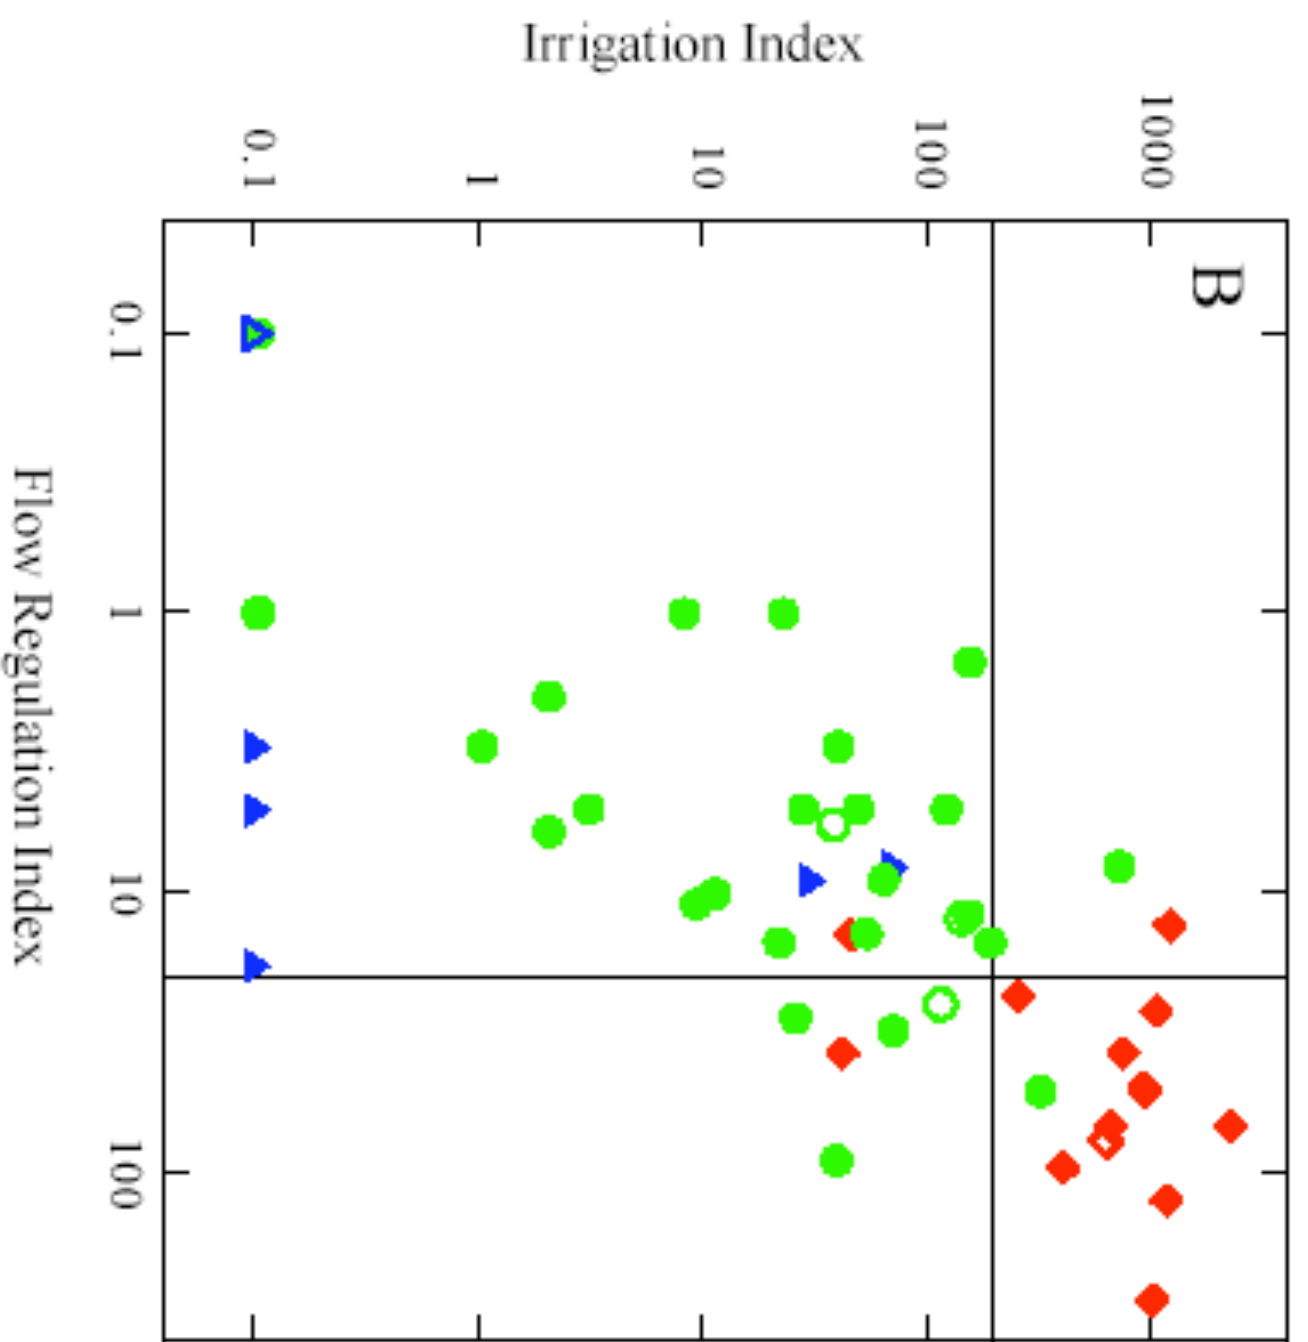

# Nile River Delta Evolution 1500's - 1990's

based on a figure by G. Sestini, 1992

# Global Distribution of Arid and Wet Regions

B

C