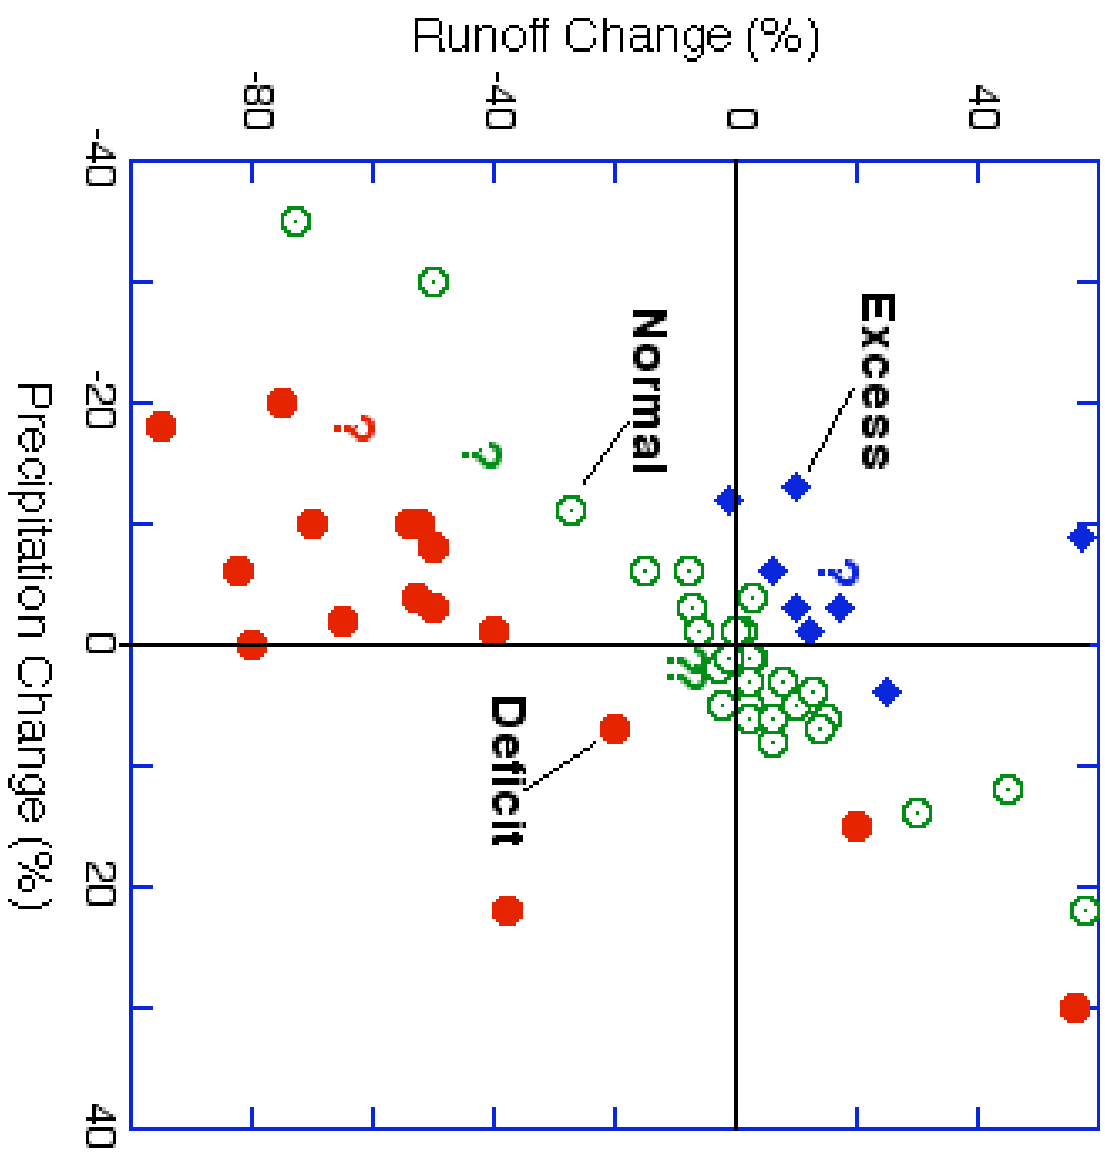

# Nile River Delta Evolution 1500's - 1990's

based on a figure by G. Sestini, 1992

# Global Distribution of Arid and Wet Regions

B

C