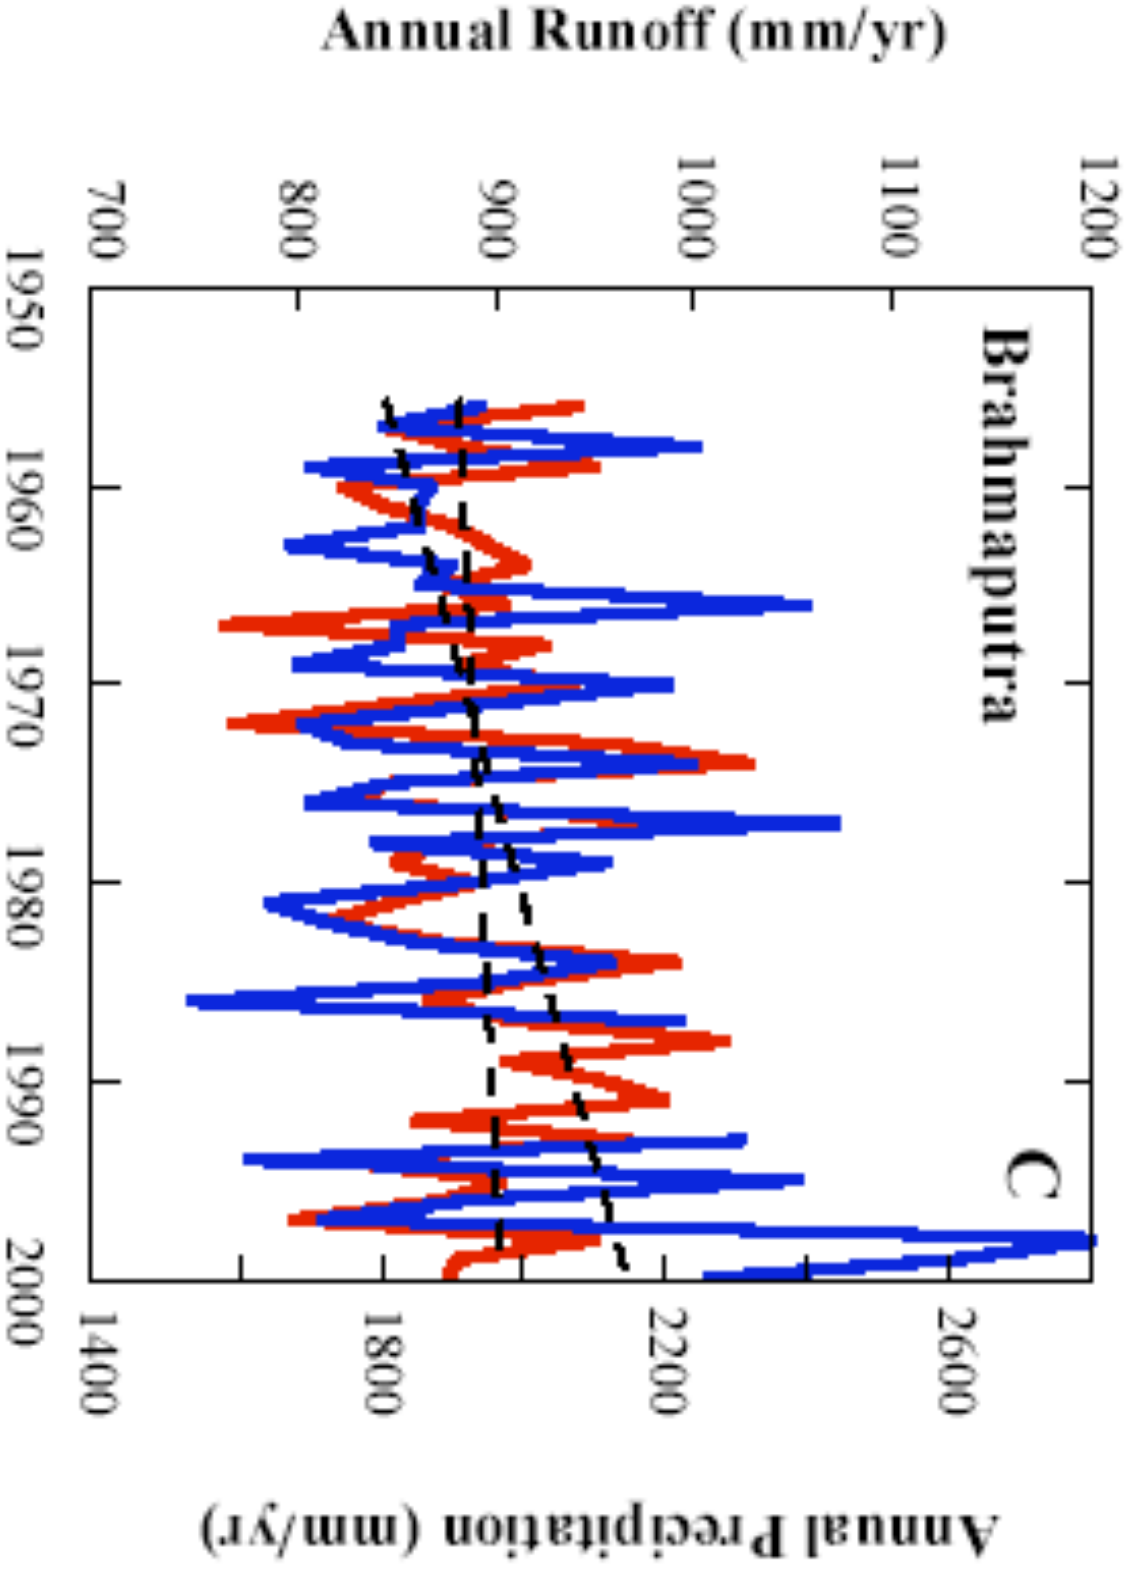

# Nile River Delta Evolution 1500's - 1990's

based on a figure by G. Sestini, 1992

# Global Distribution of Arid and Wet Regions

B

C