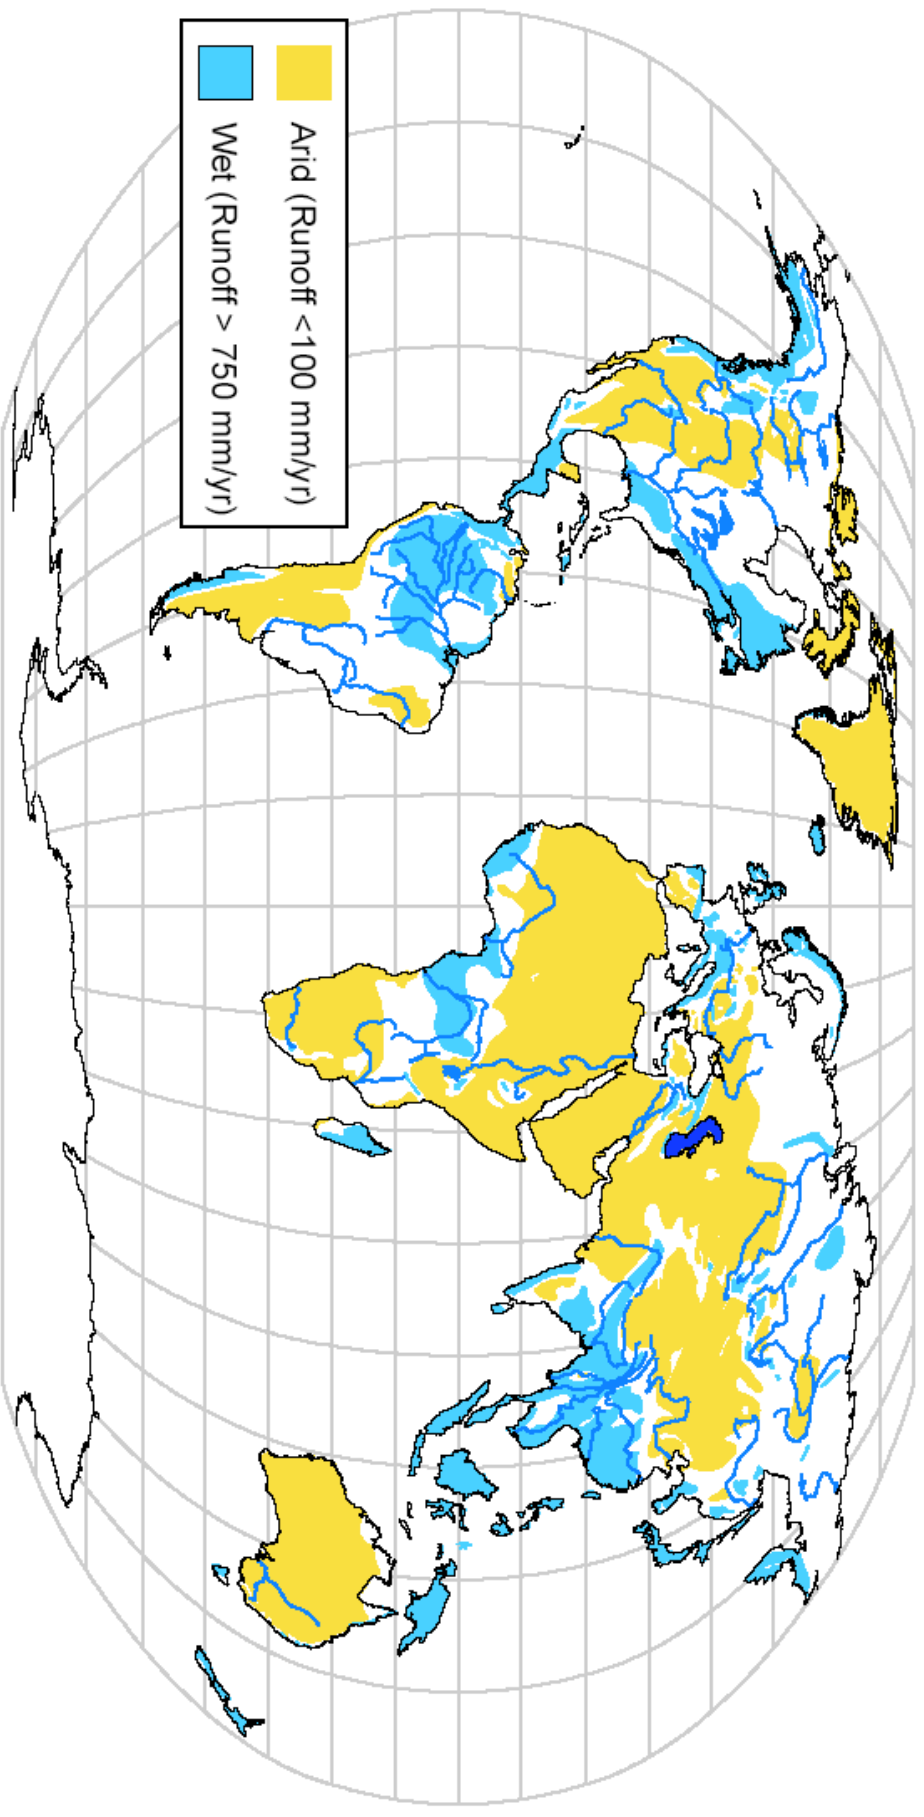

© 2007 National Geographic Society

# Nile River Delta Evolution 1500's - 1990's

based on a figure by G. Sestini, 1992

# Global Distribution of Arid and Wet Regions

B

C