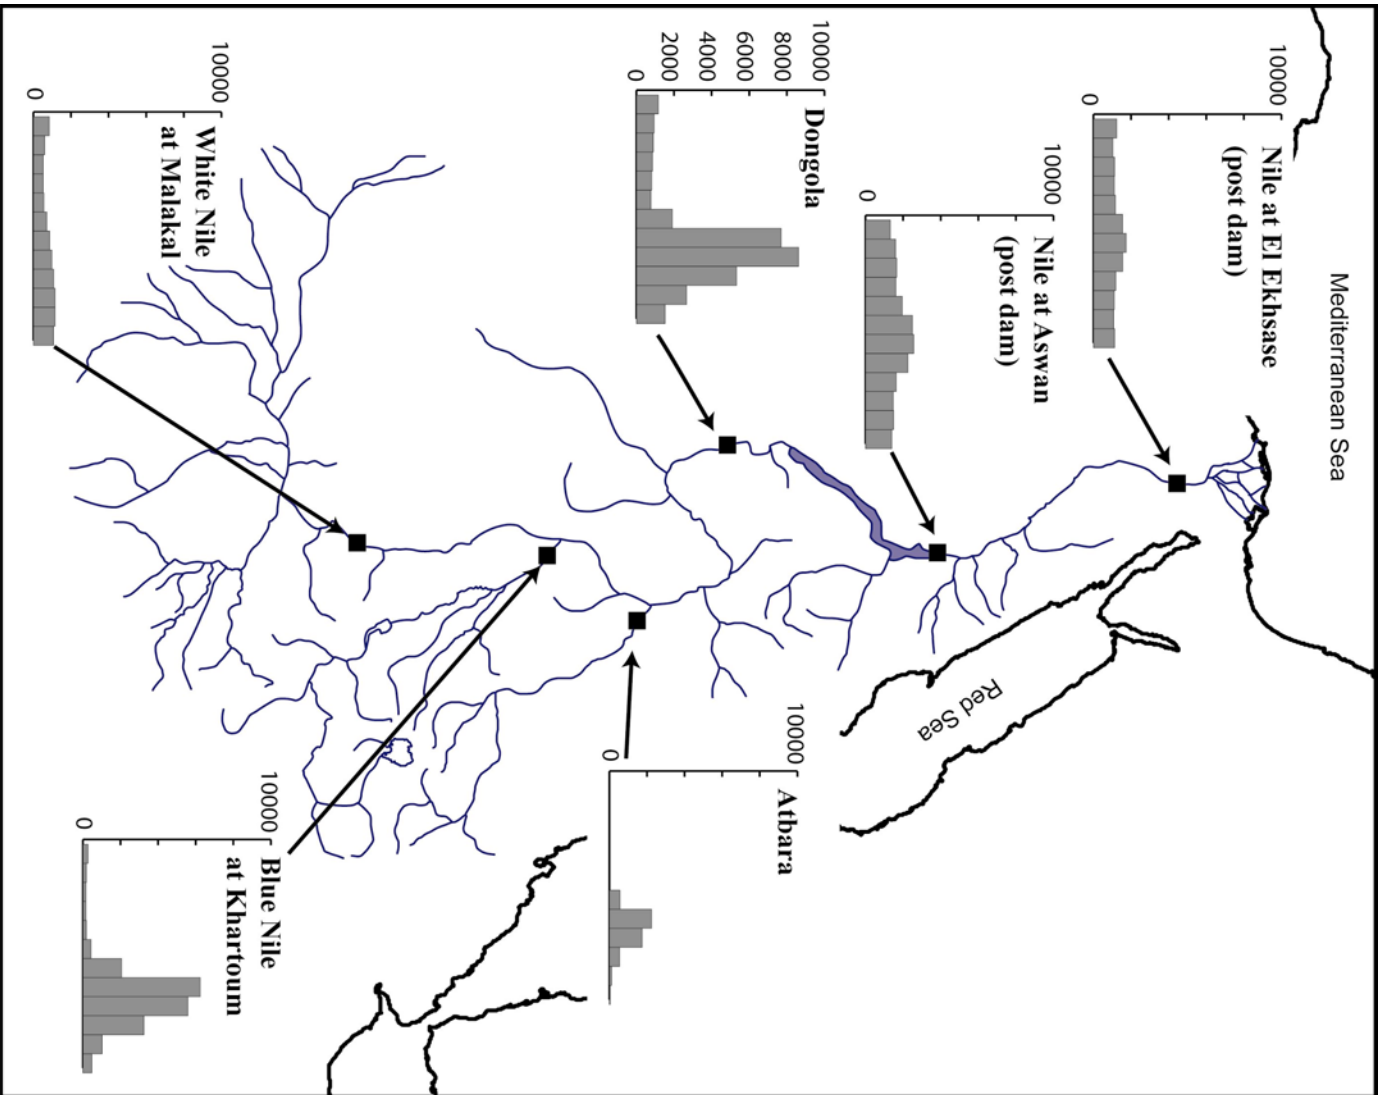

# Annual Discharge (cms)

Image © 2007 DigitalGlobe  
© 2007 Europa Technologies

1 km

# Nile River Delta Evolution 1500's - 1990's

based on a figure by G. Sestini, 1992

# Global Distribution of Arid and Wet Regions

B

C