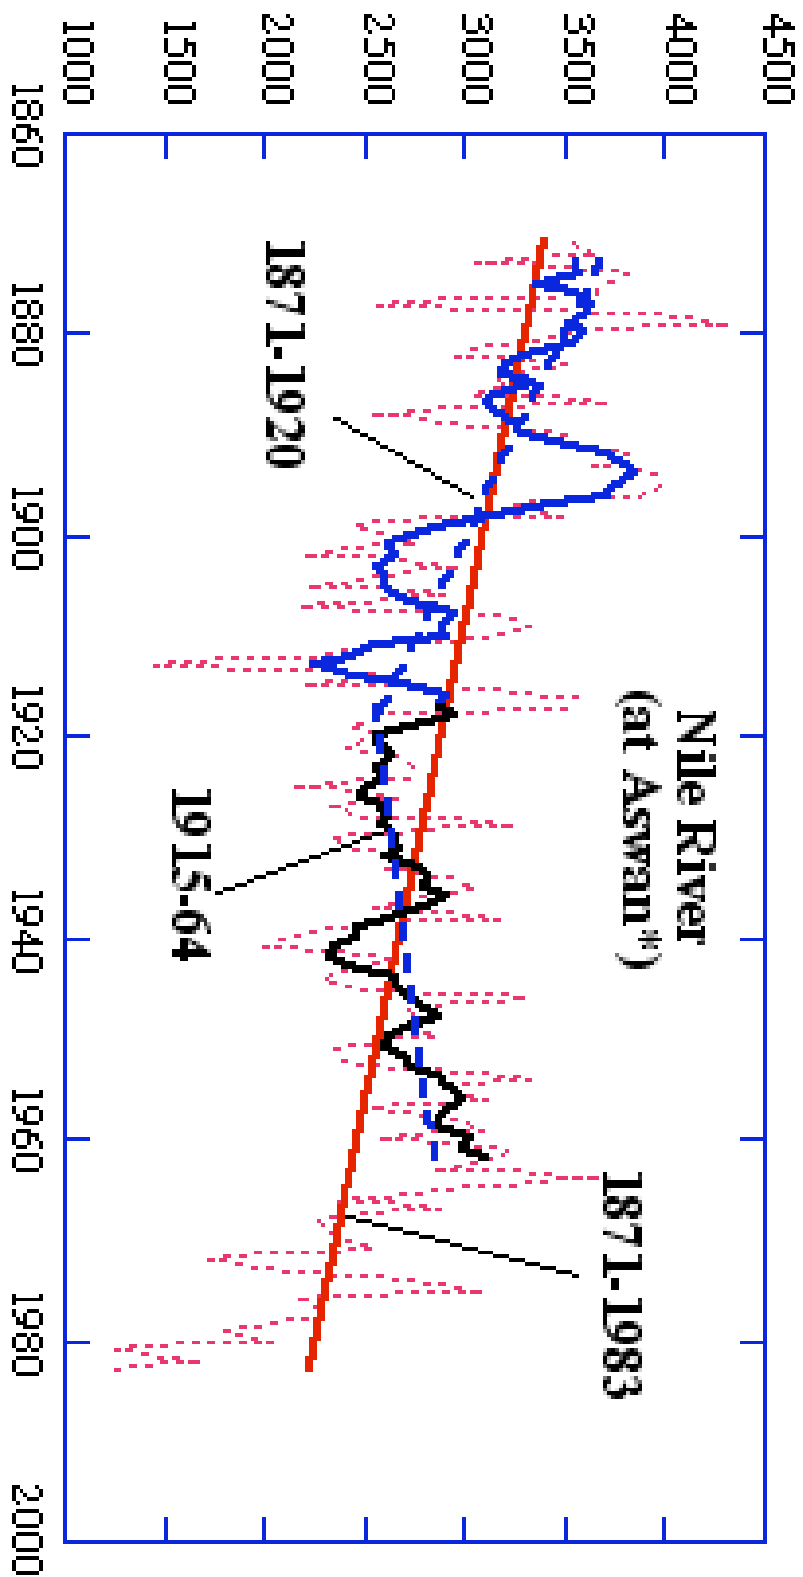

Annual Discharge (cms)